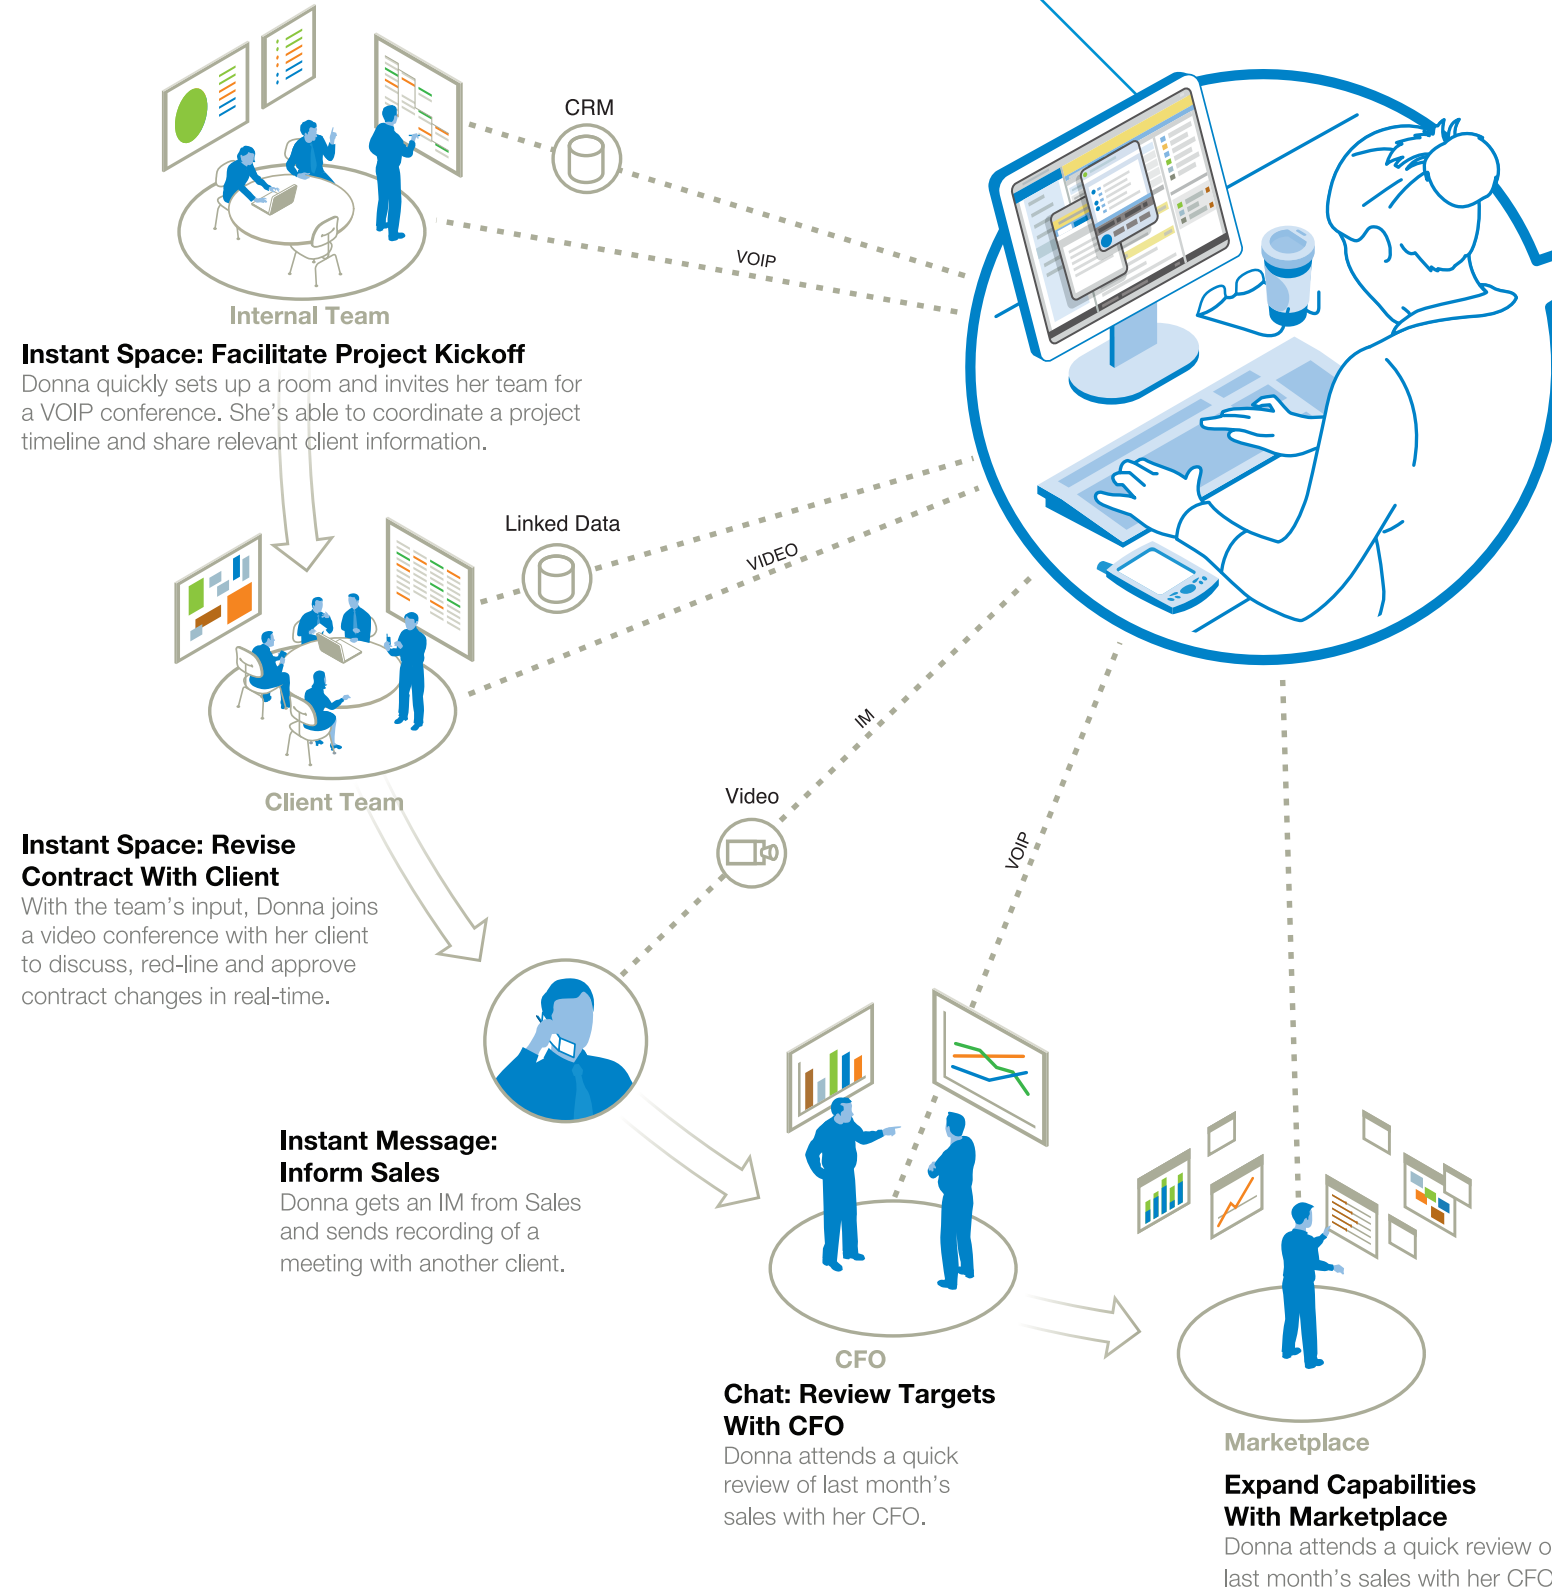

WebEx Connect™ introduces the Virtual Enterprise

WebEx Connect brings together leading business process applications with WebEx collaborative applications, making truly innovative solutions available on demand.

People, Processes and Data in One Place

Here's what Donna's day looks like with WebEx Connect. She's able to create composite collaborative applications and combine communication methods to get her project off the ground.

Clients
WebEx users are able to create customized workspaces that integrate their WebEx solutions with third-party applications — and seamlessly conduct business across company boundaries.

Get On the Grid
The WebEx Connect grid connects end-users to each other and to new collaborative business applications.

Partners
Partners will be able to rapidly deliver innovative solutions to the WebEx community of users via the WebEx Connect grid.