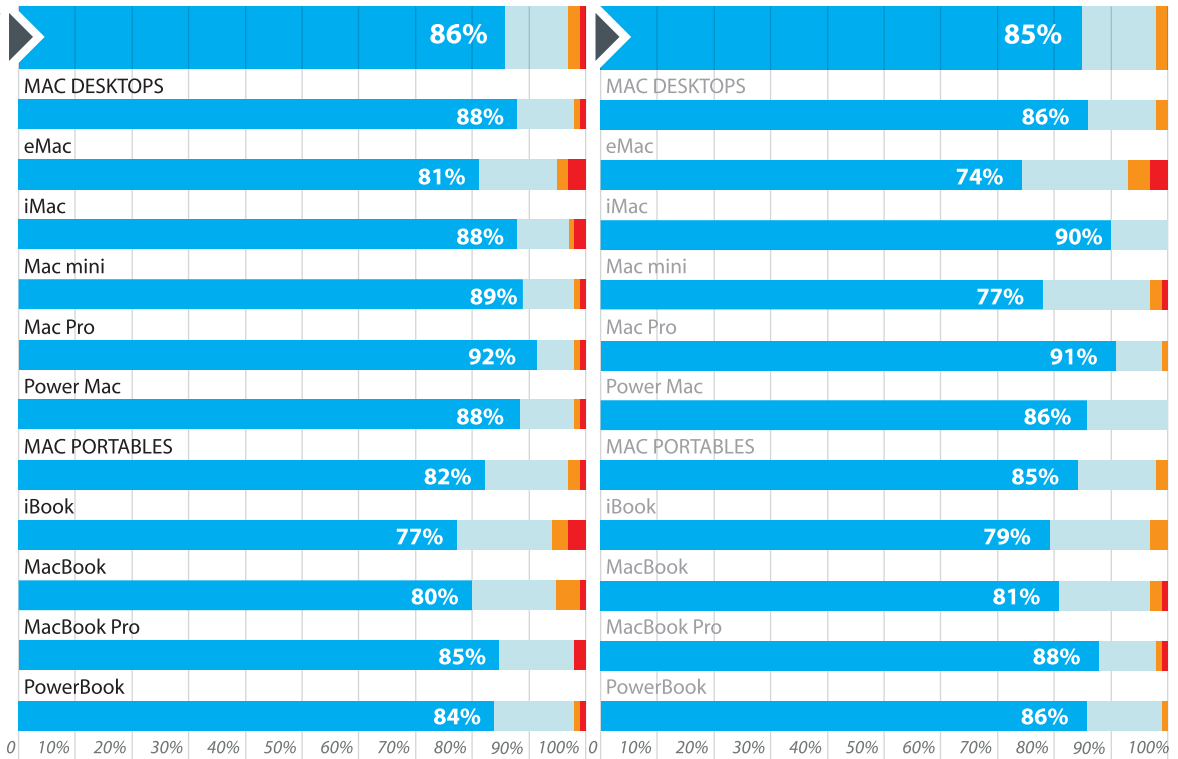

Ratings (10 is best):

RELIABILITY ▼ 86% Rate Reliability 10-9

SATISFACTION ▼ 85% Rate Satisfaction 10-9

ALL MAC USERS

Illustration® by XPLANE®
©2007 XPLANE.com®